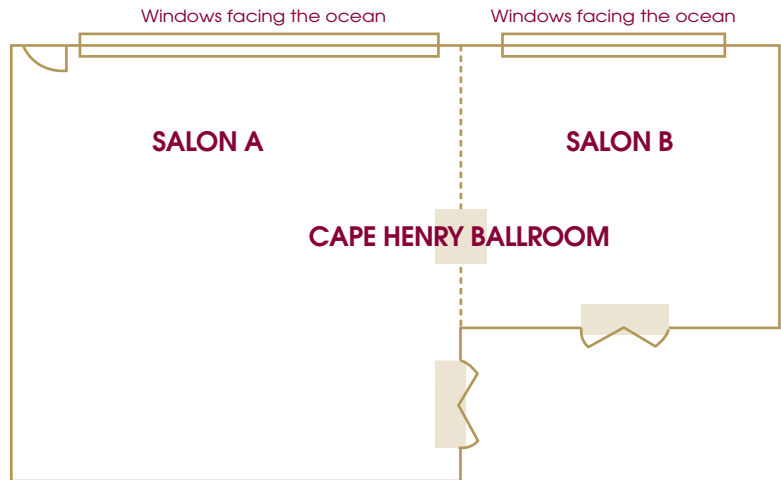

Your guests will appreciate resort amenities, beach access and oceanfront views. With 1,537 square feet of space, we're prepared for gatherings of up to 120. Call our professional meeting planner for assistance on any type of event.

Theater 120

Classroom 62

SETUP STYLES

Conference 42

Banquet 120

FLOOR PLAN

MEETING & BANQUET CAPACITIES

ROOM	THEATER SYLE	CLASSROOM STYLE	CONFERENCE STYLE	BANQUET	SIZE	SQUARE FEET	CEILING HEIGHT
Cape Henry Ballroom	120	62	42	120	50x26	1537	10'5"
Cape Henry Salon A	80	42	28	80	38x25	912	10'5"
Cape Henry Salon B	40	20	14	40	25x26	625	10'5"
Executive Boardroom	-	-	8	-	11x17	187	7"